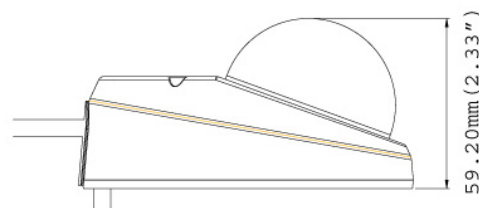

### Dimensions

Humidity	10% to 90% (no condensation)	
Power Source	PoE	
Max. Power Consumption	3.7 W	
Dimensions	Camera Body	ø 115 x 59.2 mm (4.5" x 2.3")
	Cable Length	1.054 m (41.5")
	Cable Diameter	ø 6.2 mm (0.24")
	Maximum Connector Diameter	ø 30 mm (1.18")
Weight	568 g (1.3 lb)	
Ingress Protection	IP67	
Vandal Resistance	IK10 for metal casing	
Regulatory	CE, FCC, C-Tick, EN50155, RoHS compliant	
<b>Power over Ethernet</b>		
PoE Standard	IEEE 802.3af Power over Ethernet / PSE	
PoE Power Supply Type	End-Span	
PoE Power Output	Per Port 48V DC, 350mA. Max. 15.4 watts	
<b>Web Interface</b>		
Installation Management	Web-based configuration	
Maintenance	Firmware upgrade through Web Browser or Utility	
Access from Web Browser	Camera Live View, Video Recording, Change Video Quality, Bandwidth Control, Image Snapshot, Audio, Picture in Picture, Picture and Picture, Privacy Mask, Text Overlay, Digital PTZ	
Language	Arabic / Bulgarian / Czech / Danish / Dutch / English / Finnish / French / German / Greek / Hebrew / Hungarian / Indonesian / Italian / Japanese / Lithuanian / Norwegian / Persian / Polish / Portuguese / Romanian / Russian / Serbian / Simplified Chinese / Slovakian / Slovenian / Spanish / Swedish / Thai / Traditional Chinese / Turkish	
<b>Applications</b>		
Network Storage	GV-NVR, GV-System, GV-Backup Center, GV-Recording Server	
Smart Device Access	GV-Eye for Android smartphone, tablet, iPhone, and iPod Touch GV-Eye HD for iPad	
Live Viewing	IE, mobile phone	
CMS Server support	GV-Control Center, GV-Center V2, GV-VSM	