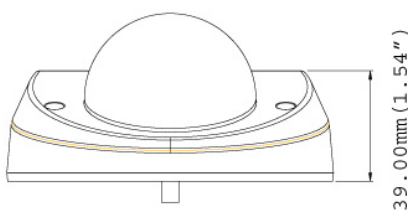

### Dimensions

Humidity	10% to 90% (no condensation)	
Power Source	PoE	
Max. Power Consumption	3.7 W	
Dimensions	Camera Body	ø 115 x 59.2 mm (4.5" x 2.3")
	Cable Length	1.054 m (41.5")
	Cable Diameter	ø 6.2 mm (0.24")
	Maximum Connector Diameter	ø 30 mm (1.18")
Weight	568 g (1.3 lb)	
Ingress Protection	IP67	
Vandal Resistance	IK10 for metal casing	
Regulatory	CE, FCC, C-Tick, EN50155, RoHS compliant	
<b>Power over Ethernet</b>		
PoE Standard	IEEE 802.3af Power over Ethernet / PSE	
PoE Power Supply Type	End-Span	
PoE Power Output	Per Port 48V DC, 350mA. Max. 15.4 watts	
<b>Web Interface</b>		
Installation Management	Web-based configuration	
Maintenance	Firmware upgrade through Web Browser or Utility	
Access from Web Browser	Camera Live View, Video Recording, Change Video Quality, Bandwidth Control, Image Snapshot, Audio, Picture in Picture, Picture and Picture, Privacy Mask, Text Overlay, Digital PTZ	
Language	Arabic / Bulgarian / Czech / Danish / Dutch / English / Finnish / French / German / Greek / Hebrew / Hungarian / Indonesian / Italian / Japanese / Lithuanian / Norwegian / Persian / Polish / Portuguese / Romanian / Russian / Serbian / Simplified Chinese / Slovakian / Slovenian / Spanish / Swedish / Thai / Traditional Chinese / Turkish	
<b>Applications</b>		
Network Storage	GV-NVR, GV-System, GV-Backup Center, GV-Recording Server	
Smart Device Access	GV-Eye for Android smartphone, tablet, iPhone, and iPod Touch GV-Eye HD for iPad	
Live Viewing	IE, mobile phone	
CMS Server support	GV-Control Center, GV-Center V2, GV-VSM	