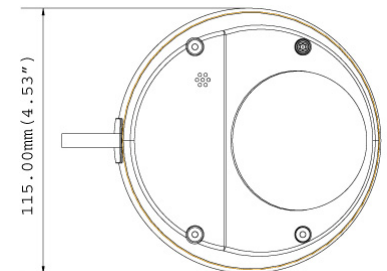

### Dimensions

Humidity	10% to 90% (no condensation)	
Power Source	PoE	
Max. Power Consumption	3.7 W	
Dimensions	Camera Body	ø 115 x 59.2 mm (4.5" x 2.3")
	Cable Length	1.054 m (41.5")
	Cable Diameter	ø 6.2 mm (0.24")
	Maximum Connector Diameter	ø 30 mm (1.18")
Weight	568 g (1.3 lb)	
Ingress Protection	IP67	
Vandal Resistance	IK10 for metal casing	
Regulatory	CE, FCC, C-Tick, EN50155, RoHS compliant	
<b>Power over Ethernet</b>		
PoE Standard	IEEE 802.3af Power over Ethernet / PSE	
PoE Power Supply Type	End-Span	
PoE Power Output	Per Port 48V DC, 350mA. Max. 15.4 watts	
<b>Web Interface</b>		
Installation Management	Web-based configuration	
Maintenance	Firmware upgrade through Web Browser or Utility	
Access from Web Browser	Camera Live View, Video Recording, Change Video Quality, Bandwidth Control, Image Snapshot, Audio, Picture in Picture, Picture and Picture, Privacy Mask, Text Overlay, Digital PTZ	
Language	Arabic / Bulgarian / Czech / Danish / Dutch / English / Finnish / French / German / Greek / Hebrew / Hungarian / Indonesian / Italian / Japanese / Lithuanian / Norwegian / Persian / Polish / Portuguese / Romanian / Russian / Serbian / Simplified Chinese / Slovakian / Slovenian / Spanish / Swedish / Thai / Traditional Chinese / Turkish	
<b>Applications</b>		
Network Storage	GV-NVR, GV-System, GV-Backup Center, GV-Recording Server	
Smart Device Access	GV-Eye for Android smartphone, tablet, iPhone, and iPod Touch GV-Eye HD for iPad	
Live Viewing	IE, mobile phone	
CMS Server support	GV-Control Center, GV-Center V2, GV-VSM	