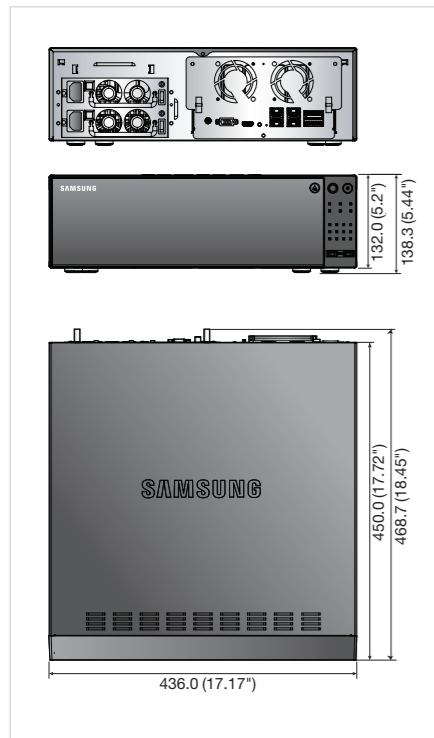

Dimensions

M.H-1312

Specifications