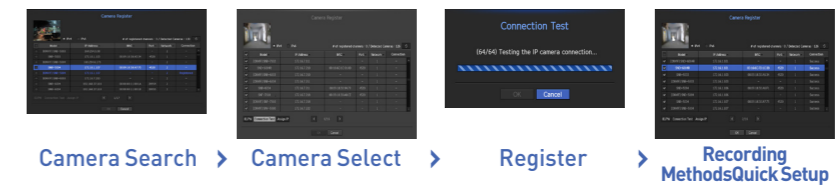

- Quick Setup Wizard :